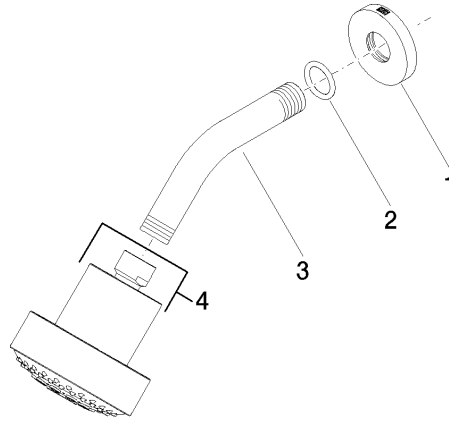

Shower head - Chrome

TARA

28 508 979

Fits: TARA, LISSÉ, VAIA, META

- 200mm projection
- ball-joint pivotable through 30°
- Three settings: PURIFY RAIN, COMPACT SOFT FLOW, COMPACT AQUAPRESSURE FLOW, max. flow rate 9 l/min (at 3 bar)
- with anti-scale system
- spray head Ø 92mm
- rosette Ø 55 mm
- 1/2" connection
- This product can help a building meet the requirements of Green Building Rating Systems, e.g. LEED®, BREEAM®, DGNB

Recommended miscellaneous

- Concealed wall elbow -** 35 085 970 90
- max. recess depth 163 mm
 - min. recess depth 90 mm

28 508 979

mm [inches]

Flow rate chart

28 508 979

Spare parts list

No.	Item Number	Name	Quantity used	Delivery time
1	09 27 22 019-00	rosette	1	10
2	90 14 10 026 00 90	seal	1	2
3	09 11 03 011-00	connection	1	10
4	04 12 11 110 00-00	shower	1	10