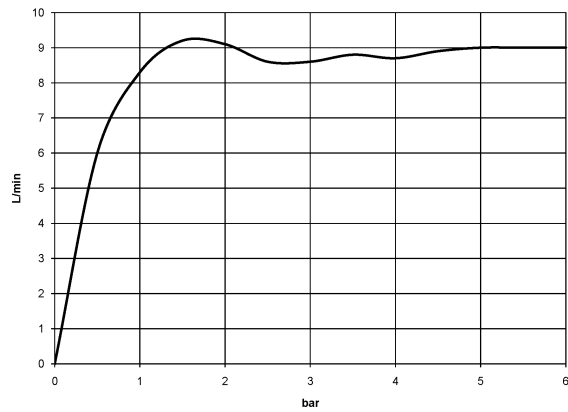

Shower head - Chrome

TARA

28 508 979

Fits: TARA, LISSÉ, VAIA, META

- 200mm projection
- ball-joint pivotable through 30°
- Three settings: PURIFY RAIN, COMPACT SOFT FLOW, COMPACT AQUAPRESSURE FLOW, max. flow rate 9 l/min (at 3 bar)
- with anti-scale system
- spray head Ø 92mm
- rosette Ø 55 mm
- 1/2" connection
- This product can help a building meet the requirements of Green Building Rating Systems, e.g. LEED®, BREEAM®, DGNB

	Chrome	28 508 979-00 0050
	Brushed Platinum	28 508 979-06 0050
	Platinum	28 508 979-08 0050
	Dark Chrome	28 508 979-19 0050
	Light Gold	28 508 979-26 0050
	Brushed Light Gold	28 508 979-27 0050
	Brushed Durabronze (23kt Gold)	28 508 979-28 0050
	Matte Black	28 508 979-33 0050
	Brushed Bronze	28 508 979-42 0050
	Brushed Champagne (22kt Gold)	28 508 979-46 0050
	Champagne (22kt Gold)	28 508 979-47 0050
	Brushed Chrome	28 508 979-93 0050
	Brushed Dark Platinum	28 508 979-99 0050

Recommended miscellaneous

- Concealed wall elbow -** 35 085 970 90
- max. recess depth 163 mm
 - min. recess depth 90 mm

28 508 979

mm [inches]

Flow rate chart

28 508 979

Spare parts list

No.	Item Number	Name	Quantity used	Delivery time
1	09 27 22 019-00	rosette	1	10
2	90 14 10 026 00 90	seal	1	2
3	09 11 03 011-00	connection	1	10
4	04 12 11 110 00-00	shower	1	10