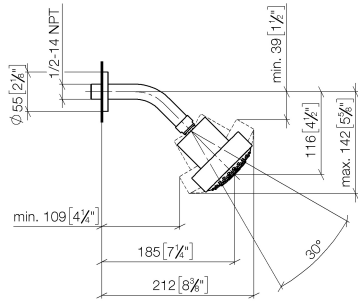

Shower head - Chrome

TARA

28 508 979

Fits: TARA, LISSÉ, VAIA, META

- 200mm projection
- ball-joint pivotable through 30°
- Three settings: PURIFY RAIN, COMPACT SOFT FLOW, COMPACT AQUAPRESSURE FLOW, max. flow rate 9 l/min (at 3 bar)
- with anti-scale system
- spray head Ø 92mm
- rosette Ø 55 mm
- 1/2" connection
- This product can help a building meet the requirements of Green Building Rating Systems, e.g. LEED®, BREEAM®, DGNB

	Chrome	28 508 979-00 0050
	Brushed Platinum	28 508 979-06 0050
	Platinum	28 508 979-08 0050
	Dark Chrome	28 508 979-19 0050
	Light Gold	28 508 979-26 0050
	Brushed Light Gold	28 508 979-27 0050
	Brushed Durabronze (23kt Gold)	28 508 979-28 0050
	Matte Black	28 508 979-33 0050
	Brushed Bronze	28 508 979-42 0050
	Brushed Champagne (22kt Gold)	28 508 979-46 0050
	Champagne (22kt Gold)	28 508 979-47 0050
	Brushed Chrome	28 508 979-93 0050
	Brushed Dark Platinum	28 508 979-99 0050

Recommended miscellaneous

- Concealed wall elbow -** 35 085 970 90
- max. recess depth 163 mm
 - min. recess depth 90 mm

28 508 979

mm [inches]

Flow rate chart

28 508 979

Spare parts list

No.	Item Number	Name	Quantity used	Delivery time
1	09 27 22 019-00	rosette	1	10
2	90 14 10 026 00 90	seal	1	2
3	09 11 03 011-00	connection	1	10
4	04 12 11 110 00-00	shower	1	10